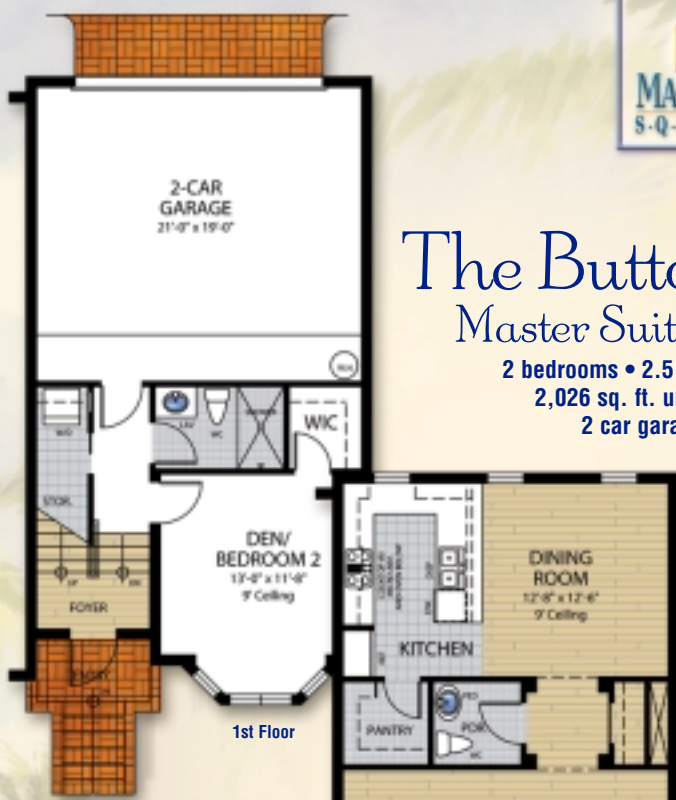

# The Buttonwood

3 bedrooms • 3.5 bathrooms  
2,026 sq. ft. under air  
2 car garage

1st Floor

2nd Floor

3rd Floor

# The Buttonwood Master Suite Option

2 bedrooms • 2.5 bathrooms  
2,026 sq. ft. under air  
2 car garage

1st Floor

2nd Floor

3rd Floor

Our Homes Define Us®

All dimensions, materials, design features, finishes, and product selections are subject to change by Seller, pursuant to Purchase and Sale Agreement.