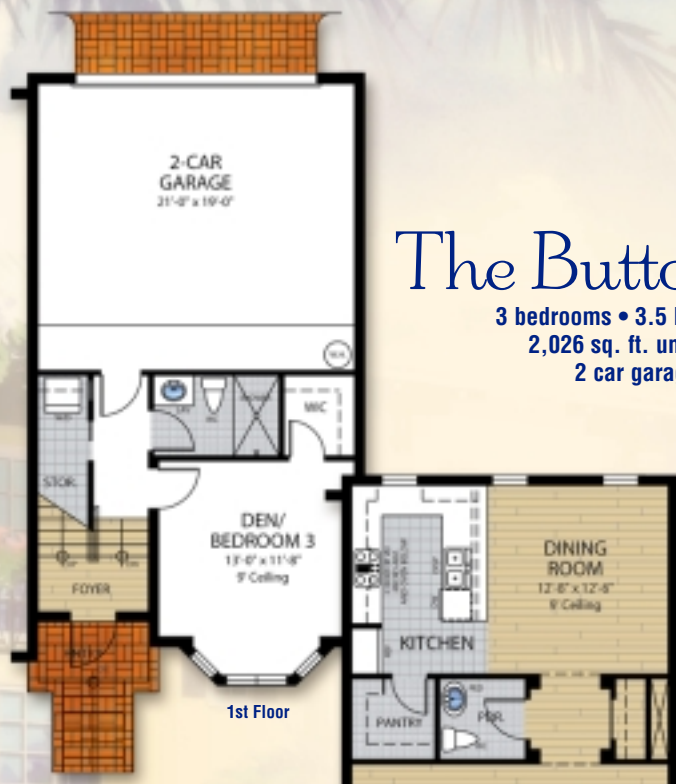

# The Buttonwood

3 bedrooms • 3.5 bathrooms  
2,026 sq. ft. under air  
2 car garage

1st Floor

2nd Floor

3rd Floor

# The Buttonwood Master Suite Option

2 bedrooms • 2.5 bathrooms  
2,026 sq. ft. under air  
2 car garage

1st Floor

2nd Floor

3rd Floor

Our Homes Define Us®

All dimensions, materials, design features, finishes, and product selections are subject to change by Seller, pursuant to Purchase and Sale Agreement.