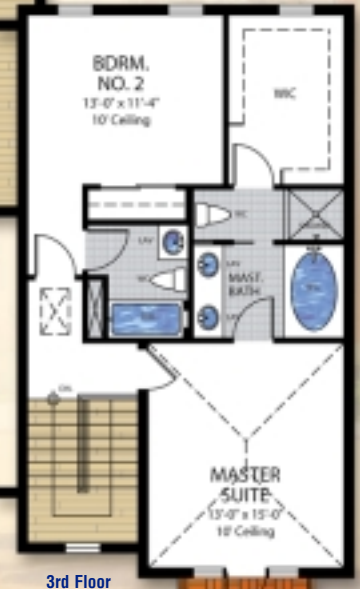

# The Buttonwood

3 bedrooms • 3.5 bathrooms  
2,026 sq. ft. under air  
2 car garage

1st Floor

2nd Floor

3rd Floor

# The Buttonwood Master Suite Option

2 bedrooms • 2.5 bathrooms  
2,026 sq. ft. under air  
2 car garage

1st Floor

2nd Floor

3rd Floor

Our Homes Define Us®

All dimensions, materials, design features, finishes, and product selections are subject to change by Seller, pursuant to Purchase and Sale Agreement.